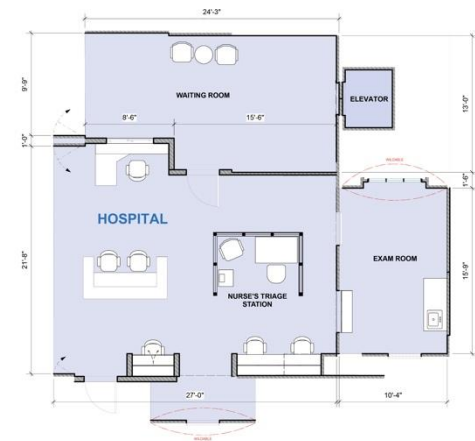

- 7,930 total SF (70'Wx97'L)
- Pre-lit, 4' x4' pipe grid 16' from the floor
- HVAC: 80 tons with redlight control and heating
- Power: 2-switched buss bar 120/208 v, 3 phase 800 amps per phase 4800 total amps 120/208 800 Amp Per Phase

OFFICE

A refined single-room set with a masculine, academic aesthetic.

*Dimensions and furniture placement may not be accurate and should be confirmed by production company.

HOSPITAL

This modern medical environment is designed for a range of healthcare storylines and includes a lobby, bullpen and exam/patient room.

*Dimensions and furniture placement may not be accurate and should be confirmed by production company.

SCHEMATICS

Standing Sets bookings include a stage-adjacent flex room with HMU room and restroom.

*Dimensions and furniture placement may not be accurate and should be confirmed by production company.