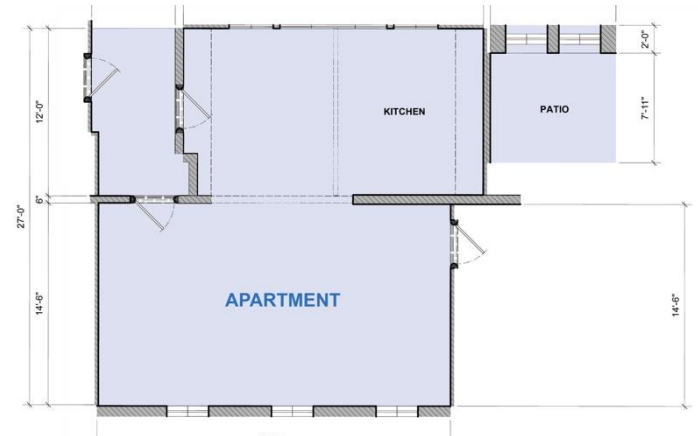

APARTMENT

A bright, airy residential set with an open-concept layout and a warm contemporary sensibility. Includes bedroom, living room and kitchen.

*Dimensions and furniture placement may not be accurate and should be confirmed by production company.