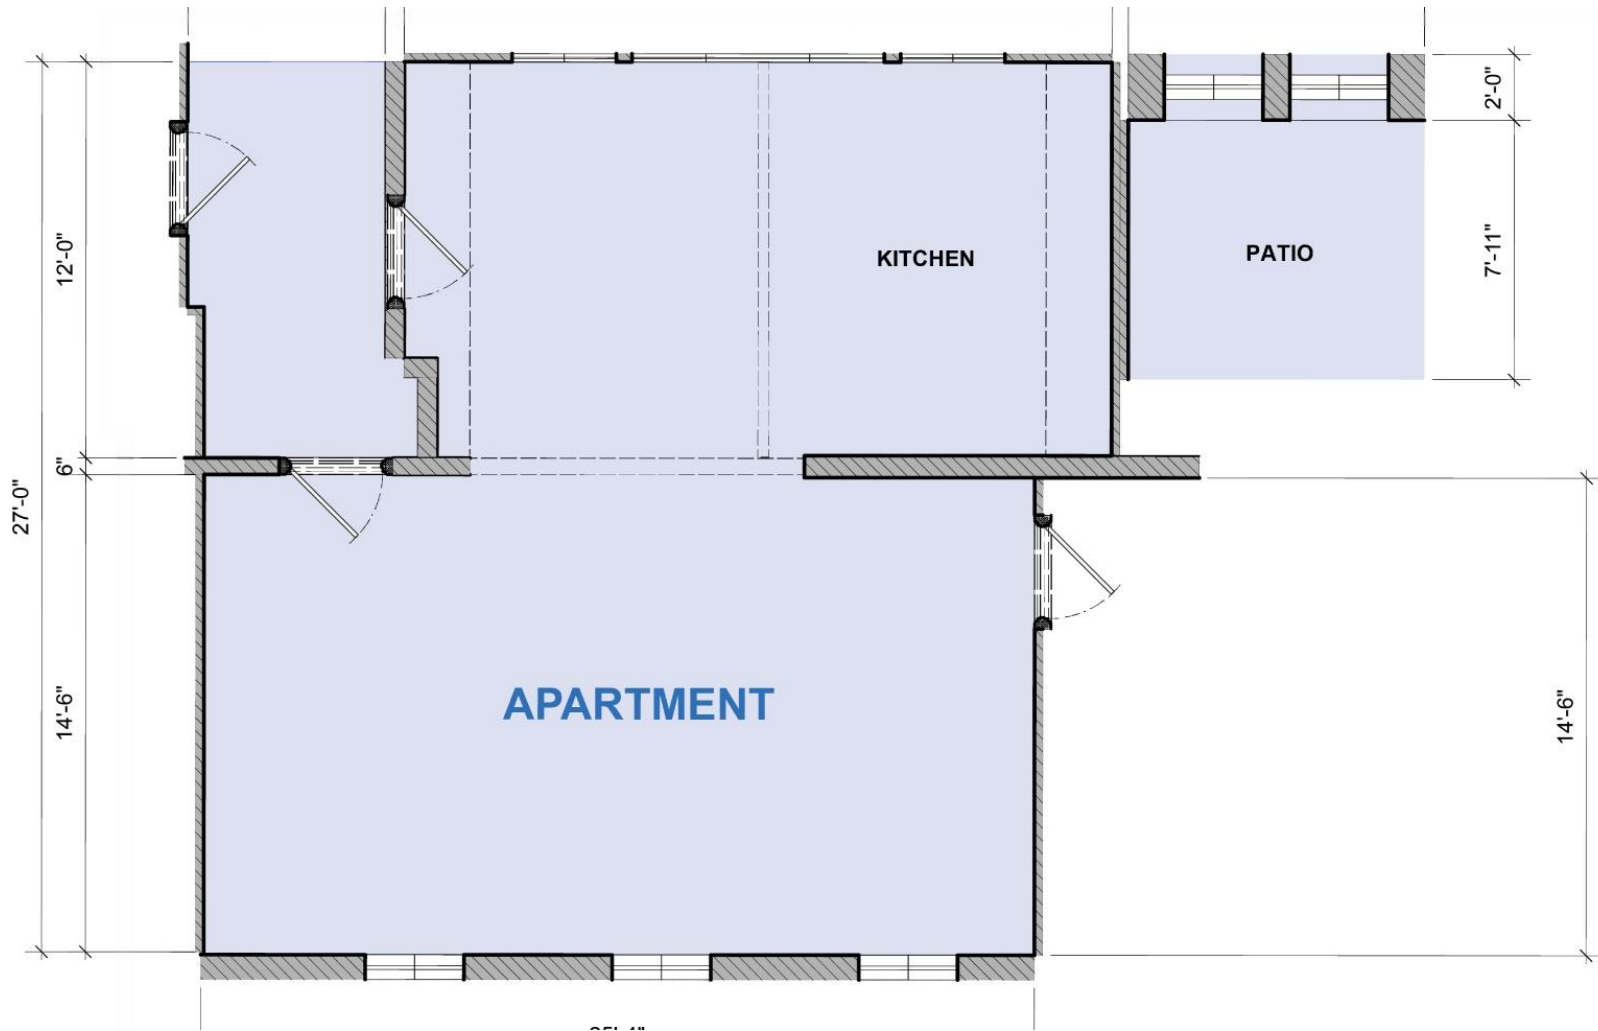

OFFICE

A refined single-room set with a masculine, academic aesthetic.

*Dimensions and furniture placement may not be accurate and should be confirmed by production company.

HOSPITAL

This modern medical environment is designed for a range of healthcare storylines and includes a lobby, bullpen and exam/patient room.

*Dimensions and furniture placement may not be accurate and should be confirmed by production company.

SCHEMATICS

Standing Sets bookings include a stage-adjacent flex room with HMU room and restroom.

*Dimensions and furniture placement may not be accurate and should be confirmed by production company.