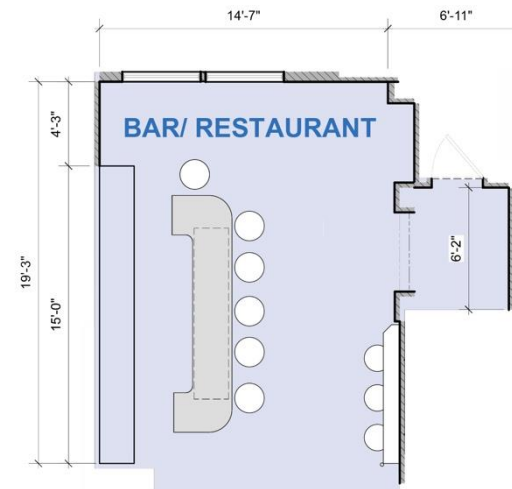

BAR/RESTAURANT

A warm neighborhood bar and restaurant with a wood/marble bar, tabletop seating, and ambient lighting.

*Dimensions and furniture placement may not be accurate and should be confirmed by production company.