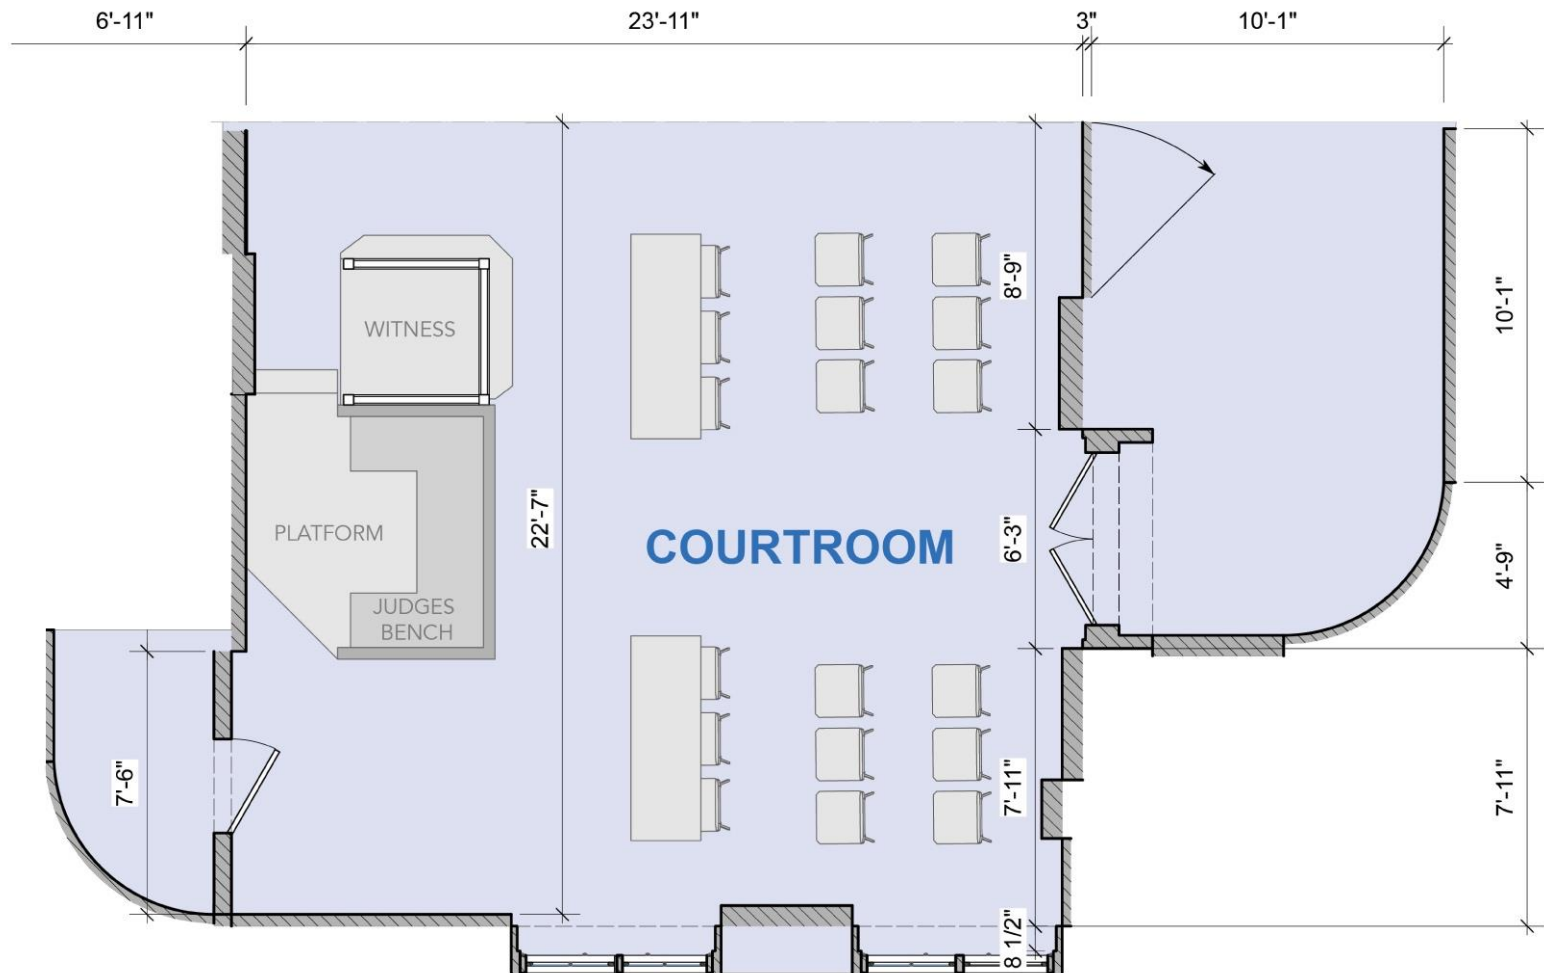

*Dimensions and furniture placement may not be accurate and should be confirmed by production company.