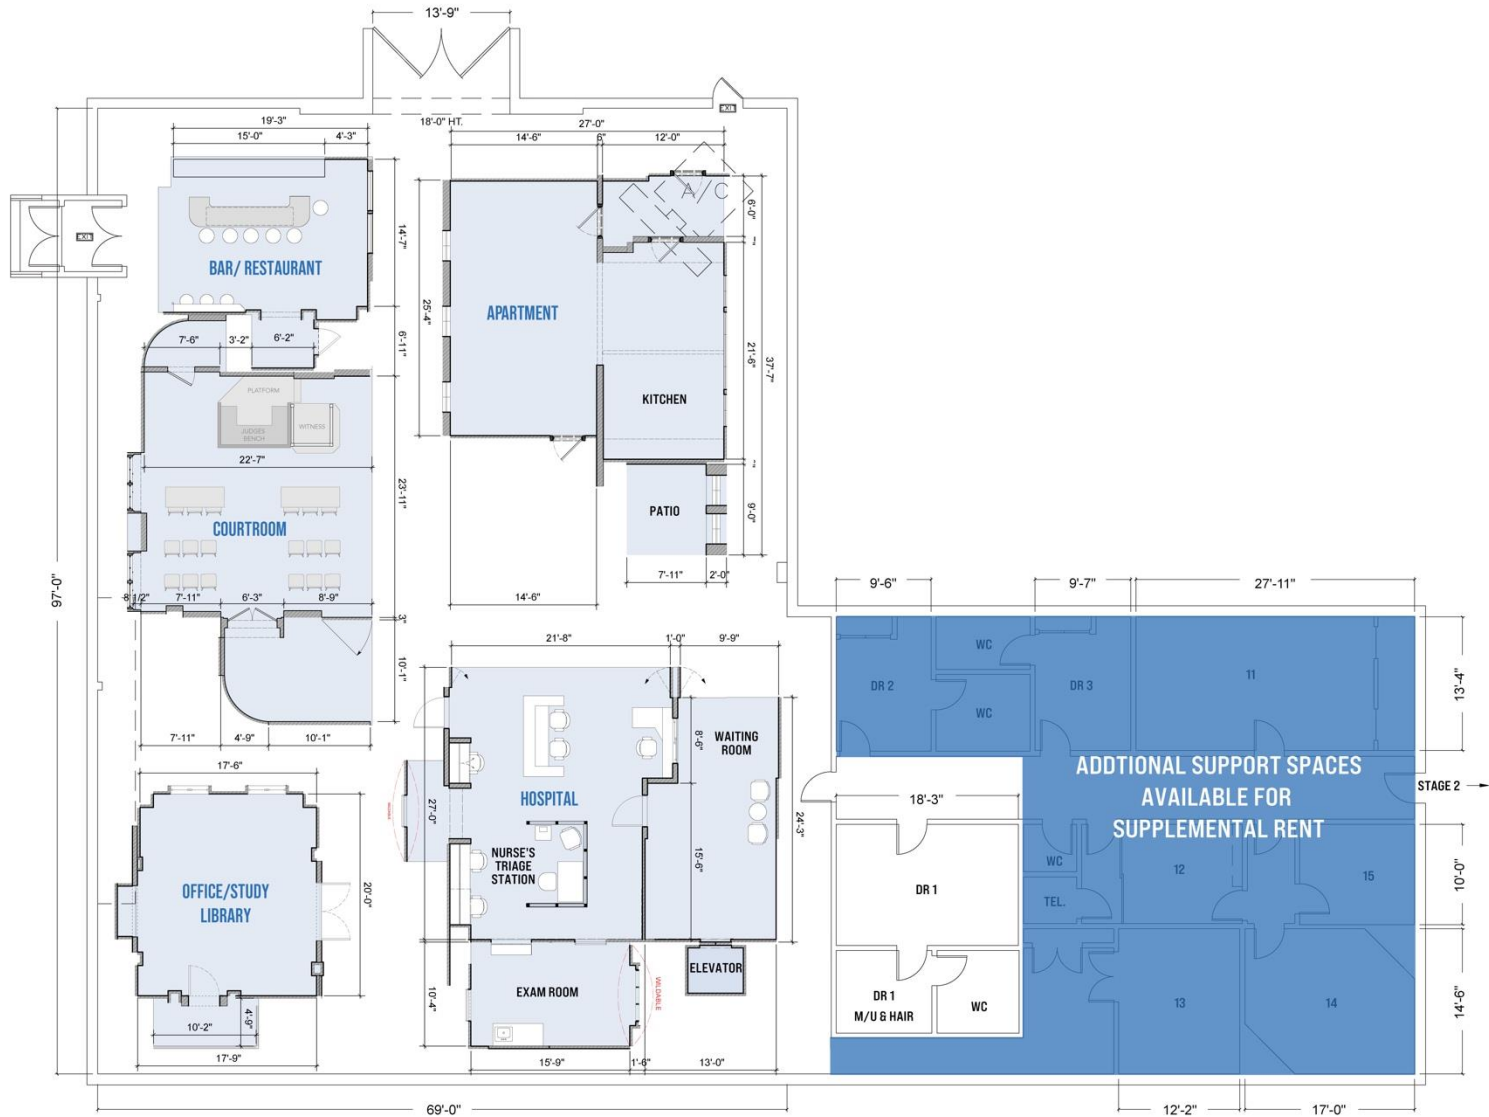

- 7,930 total SF (70'Wx97'L)
- Pre-lit, 4' x4' pipe grid 16' from the floor
- HVAC: 80 tons with redlight control and heating
- Power: 2-switched buss bar 120/208 v, 3 phase 800 amps per phase 4800 total amps 120/208 800 Amp Per Phase

A warm neighborhood bar and restaurant with a wood/marble bar, tabletop seating, and ambient lighting.

*Dimensions and furniture placement may not be accurate and should be confirmed by production company.

OFFICE

A refined single-room set with a masculine, academic aesthetic.

*Dimensions and furniture placement may not be accurate and should be confirmed by production company.

HOSPITAL

This modern medical environment is designed for a range of healthcare storylines and includes a lobby, bullpen and exam/patient room.

*Dimensions and furniture placement may not be accurate and should be confirmed by production company.

SCHEMATICS

Standing Sets bookings include a stage-adjacent flex room with HMU room and restroom.

*Dimensions and furniture placement may not be accurate and should be confirmed by production company.