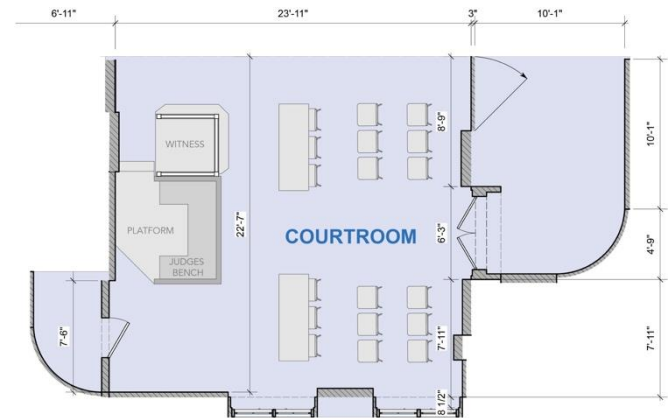

COURTROOM

Full, classic courtroom design with rich, dark wood tones and a timeless feel.

*Dimensions and furniture placement may not be accurate and should be confirmed by production company.