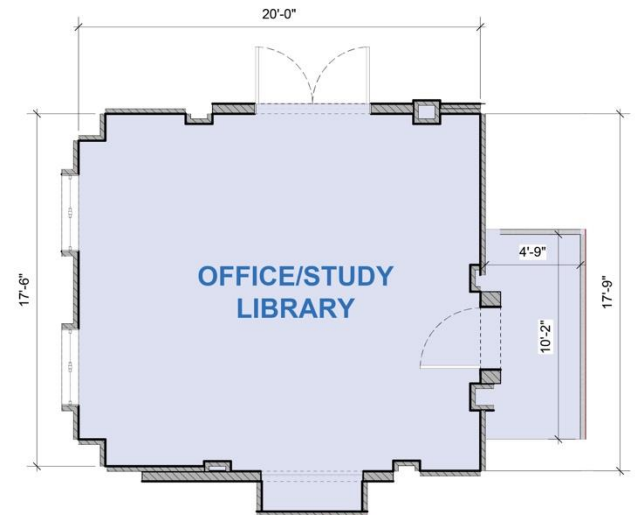

OFFICE

A refined single-room set with a masculine, academic aesthetic.

*Dimensions and furniture placement may not be accurate and should be confirmed by production company.