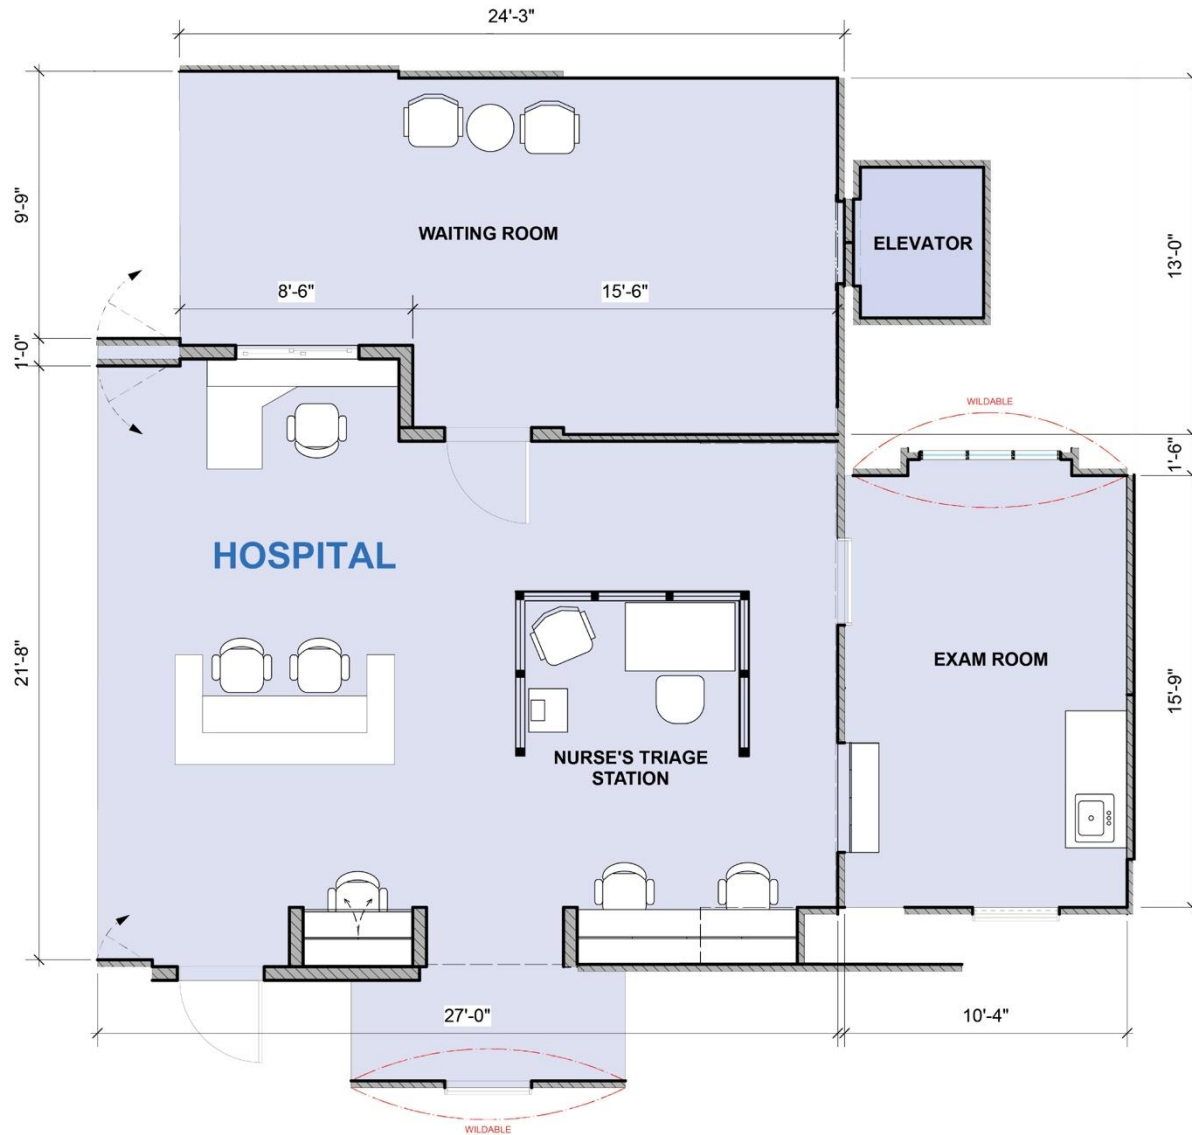

*Dimensions and furniture placement may not be accurate and should be confirmed by production company.